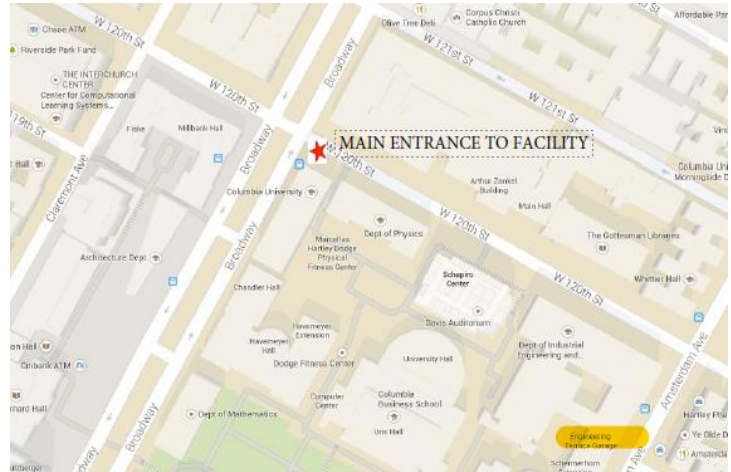

# LEVIEN GYMNASIUM AT COLUMBIA UNIVERSITY

## Parking Near Levien Gymnasium

- [Columbia Athletics Parking Information](#)
- GMC Parking (532 W 122nd St) – approximately 0.2 miles from Levien Gymnasium
- SP+ Parking (511 W 114th St) – approximately 0.4 miles from Levien Gymnasium & 0.3 miles from Amity Hall (halfway between the two venues)

## Walking Directions from Levien Gymnasium to Amity Hall Uptown (982 Amsterdam Avenue)

- Exit the stadium and walk along Broadway Street approximately 0.6 miles
- Turn left and follow W 108th Street approximately 0.2 miles
- Turn left onto Amsterdam Avenue
- The destination will be on your left (982 Amsterdam Avenue)

## Subway Directions from Levien Gymnasium to Amity Hall Uptown (982 Amsterdam Avenue)

- Walk to 116 Street-Columbia University Station
- Board the 1 Train Downtown to South Ferry
- Take the train 1 stop and exit at Cathedral Parkway (110 Street)
- Turn left and follow 110th Street ~0.2 miles
- Turn right onto Amsterdam Avenue
- The destination will be on your right (982 Amsterdam Avenue)